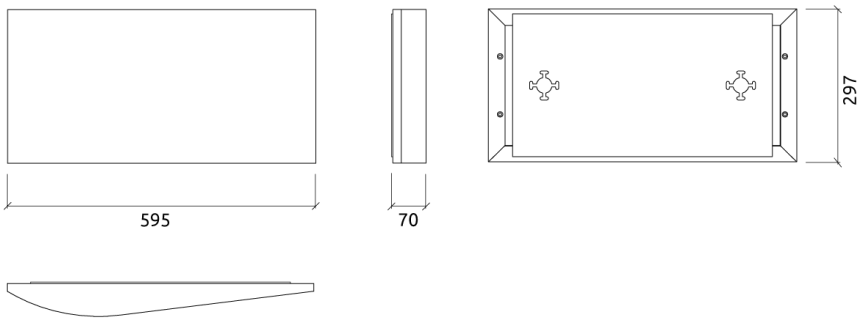

**Technical Information**

**Dimensions:**

FG - SF | 595x297x70mm | 1.84 Kg  
 FG - WF | 595x297x70mm | 1.17 Kg

Andes Dimi Absorber is an elegant premium acoustic treatment. Artnovion's Dimi range was designed for adaptability. Allowing a new scope of designs and space management. Perfect for treating sound reflections and excessive reverberation. Manufactured with premium materials and carefully wrapped with acoustic fabric, this product has an outstanding performance from mid to high frequencies.