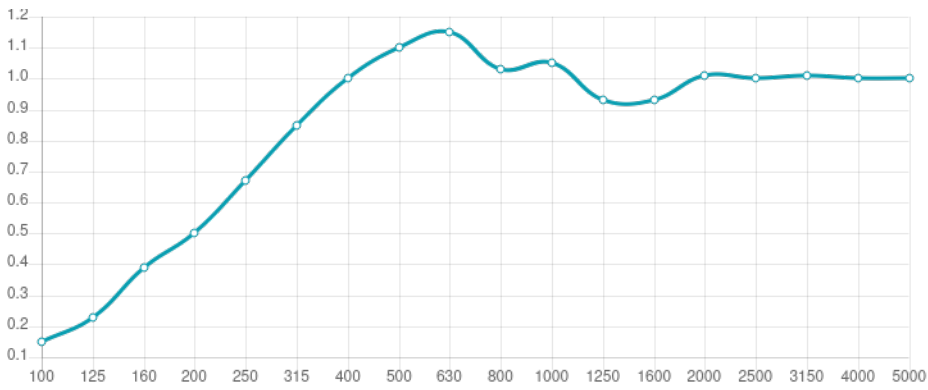

**Performance**

**Features**

Type:  
Absorber

Absorption range: 200 Hz to 5000 Hz

Acoustic Class: B | (α<sub>w</sub>) = 0,9

Available fire rates:  
FG | Furniture Grade

**Material:**

- Acoustic fabric
  - Marine grade plywood structural frame
  - Calibrated cell acoustic foam
- Four M6 Screw Thread receiver included on each panel.